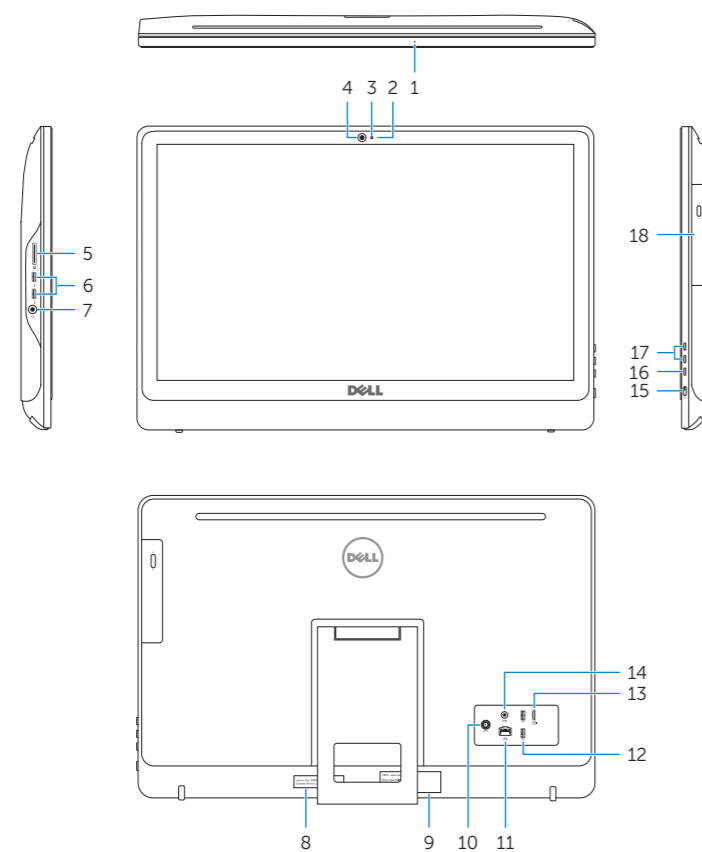

1. Microphone (on computers with touchscreen display only)
2. Microphone (on computers with non-touchscreen display only)
3. Camera-status light
4. Camera
5. Media-card reader
6. USB 3.0 ports (2)
7. Headset port
8. Service Tag label
9. Regulatory label

10. Power-adaptor port
11. Network port
12. USB 2.0 ports (2)
13. HDMI-out port (Inspiron 24-3455 only)
14. Audio-out port
15. Power button
16. Screen-off button
17. Brightness control buttons (2)
18. Optical drive (optional)